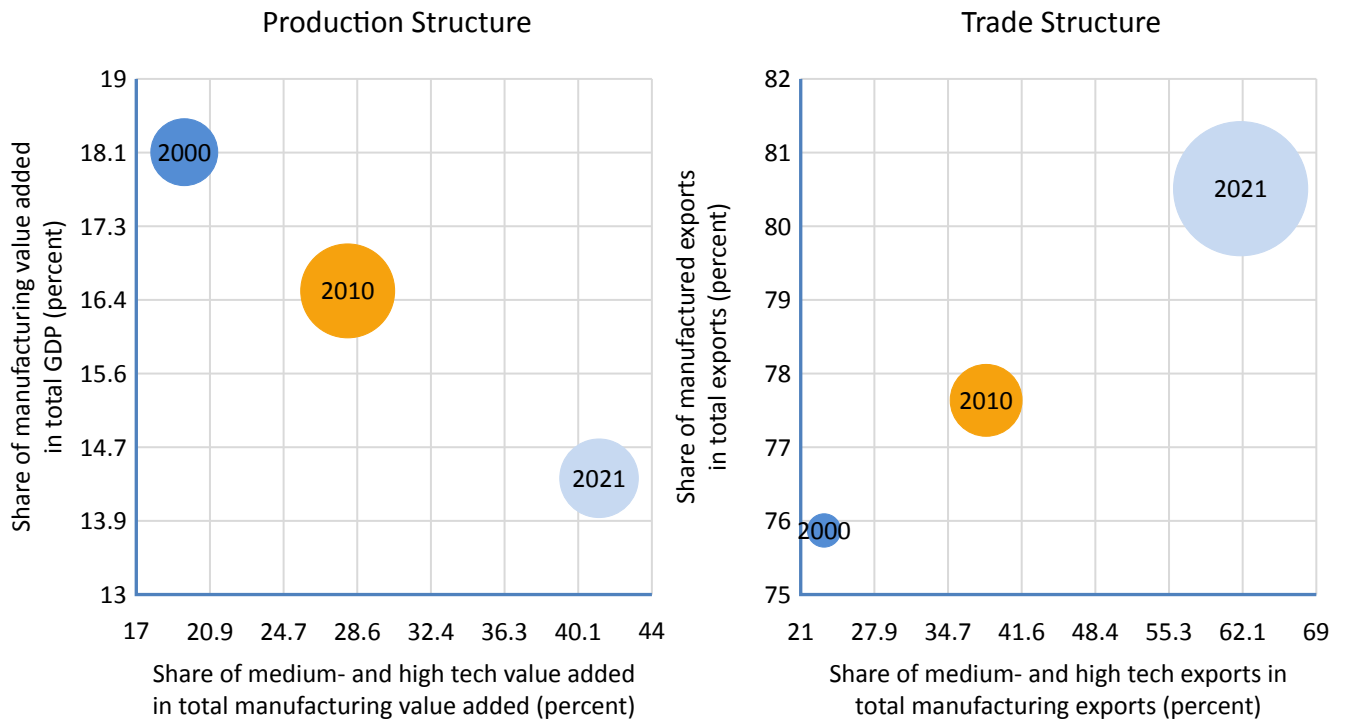

Changes to trade and production structure

Bubble size represents manufacturing value added and manufactured exports per capita.