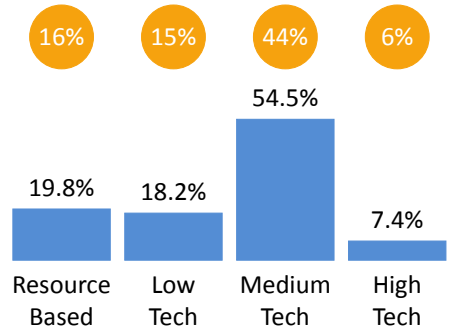

Competitive Industrial Performance Index 2023

Morocco

Africa
Middle-income industrializing economies

RANK 66

(index of 153 countries)

Score **0.035**
World average **0.061**

Manufacturing sector summary (2021)

Export data are in current USD, all other values - in constant 2015 US dollars

GDP: 93.7 billion | 2,526 per capita

Manufacturing value added: 13.4 billion | 361 per capita

Manufacturing exports: 29.5 billion | 794 per capita

See full manufacturing profile at stat.unido.org/country-profile

Readers Guide: stat.unido.org/content/learning-center/cip-readers-guide

Performance indexes

	Rank 2021	Score 2021	World Average	Rank 2020	Trend
Competitive Industrial Performance Index	66	0.035	0.061	64 ↓	1990 2021
Manufacturing Value Added Indexes					
Manufacturing Value Added per Capita Index	101	0.010	0.059	97	
Share of Manufacturing Value Added in GDP Index	50	0.357	0.306	46	
Share of Medium and High-Tech Activities in Total Manufacturing Value Added Index	31	0.502	0.303	30	
Industrialization Intensity Index	32	0.430	0.305	28	
Share of World Manufacturing Value Added Index	60	0.003	0.021	58	
Manufacturing Export Indexes					
Manufacturing Export per Capita Index	73	0.021	0.112	77	
Share of Manufacturing Exports in Total Exports Index	58	0.825	0.635	58	
Share of Medium and High-Tech Activities in Total Manufacturing Export Index	26	0.703	0.382	27	
Index Industrial Export Quality Index	29	0.764	0.508	31	
Share in World Manufacturing Export Index	52	0.009	0.033	52	

- 1st DIMENSION: CAPACITY TO PRODUCE AND EXPORT MANUFACTURES
- 2nd DIMENSION: TECHNOLOGICAL DEEPENING AND UPGRADING
- 3rd DIMENSION: WORLD IMPACT