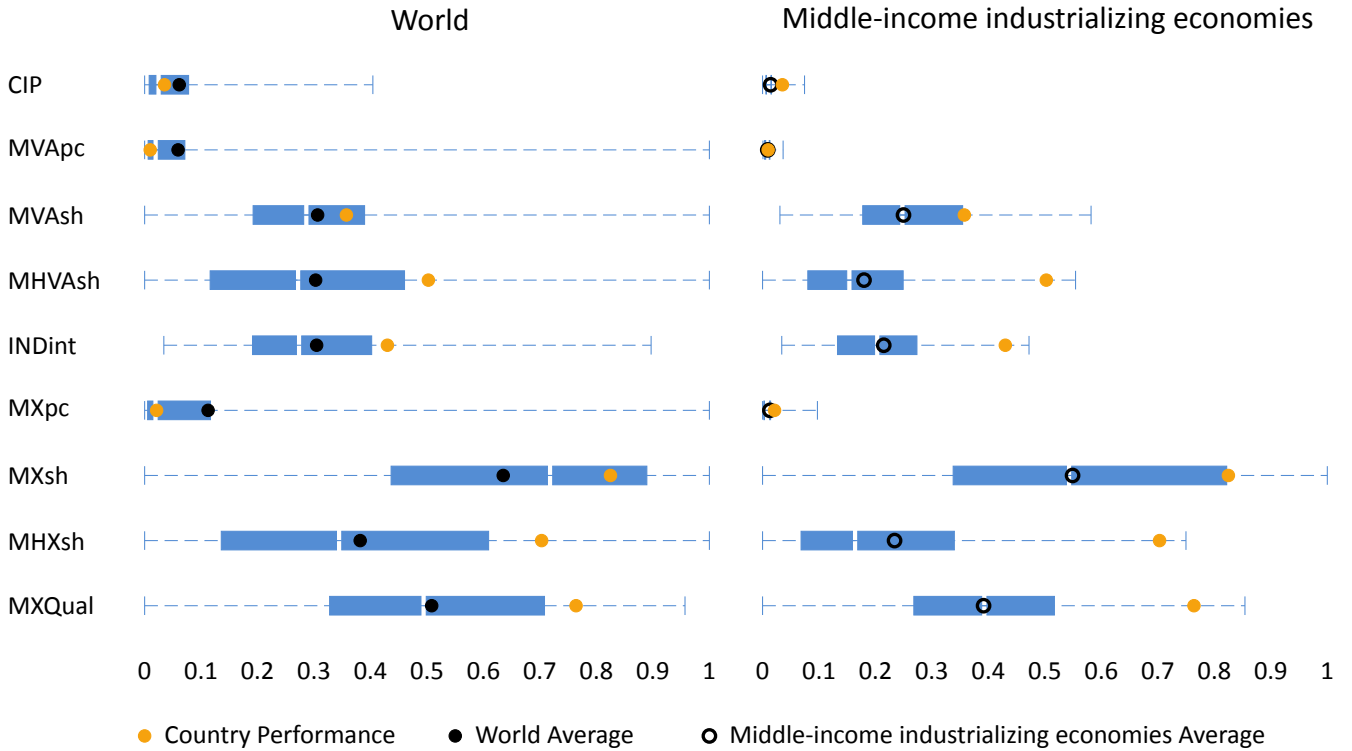

Comparative competitiveness